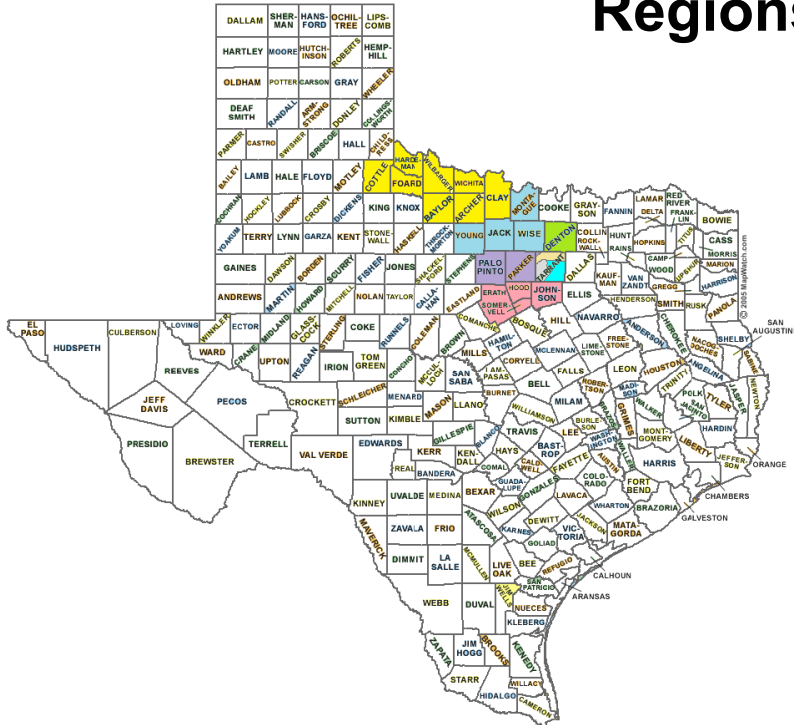

Regions and Populations

Region 1

Archer City	9,095
Burkburnett	10,378
Crowell	1,518
Electra	2,938
Henrietta	11,287
Iowa Park	6,175
Paducah	1,746
Quanah	4,291
Seymour	3,843
Vernon	13,896
Wichita Falls	99,846

Region 2

Alvord	4,278
Bowie	5,543
Boyd	4,249
Bridgeport	18,494
Chico	3,494
Decatur	19,710
Graham	8,715
Jacksboro	9,064
(nonmember)	
Newark	3,440
Nocona	3,250
Olney	9,285

Region 3

Aubrey	5,018
Denton	104,153
Flower Mound	63,523
Justin	3,432
Krum	3,935
Lake Cities	35,202
Lewisville	105,546
Little Elm	23,836
Pilot Point	4,643
Ponder	988
Roanoke	3,988
Sanger	7,423
The Colony	44,361

Region 4

Bedford	48,390
Blue Mound	2,358
Colleyville	22,394
Eules	51,226
Grapevine	47,460
Haslet	1,134
Keller	35,706
Lake Worth	4,681
Saginaw	17,701
Southlake	24,902
Watauga	23,548

Region 5

Arlington	362,805
Crowley	9,691
Everman	5,733
Haltom City	39,875
Hurst	37,967
Kennedale	5,547
Mansfield	37,976
North Richland Hills	61,115
Richland Hills	8,047

Region 6

Aledo	9,852
Azle	14,496
Benbrook	21,922
Fort Worth	624,067
Mineral Wells	16,919
River Oaks	6,910
Springtown	8,553
Weatherford	75,560
White Settlement	15,736

Region 7

Alvarado	3,977
Burleson	29,613
Cleburne	29,184
Dublin	3,662
Glen Rose	7,578
Granbury	47,930
Grandview	1,567
Joshua	23,161
Stephenville	15,948
Venus	9,310