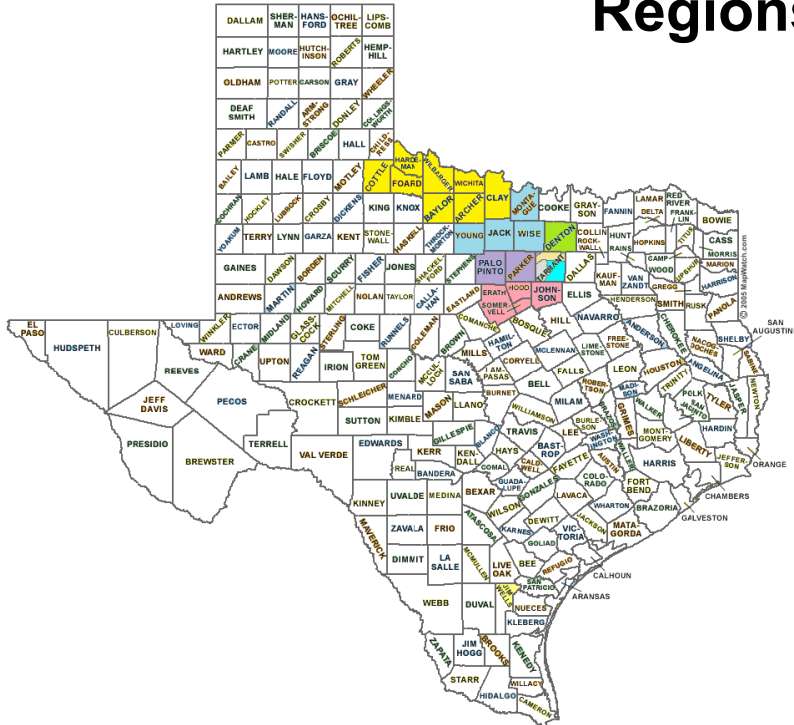

# Regions and Populations

## Region 1

Archer City	9,095
Burkburnett	10,378
Crowell	1,518
Electra	2,938
Henrietta	11,287
Iowa Park	6,175
Paducah	1,746
Quanah	4,291
Seymour	3,843
Vernon	13,896
Wichita Falls	99,846

## Region 3

Aubrey	5,018
Denton	104,153
Flower Mound	63,523
Justin	3,432
Krum	3,935
Lake Cities	35,202
Lewisville	105,546
Little Elm	23,836
Pilot Point	4,643
Ponder	988
Roanoke	3,988
Sanger	7,423
The Colony	44,361

## Region 7

Alvarado	3,977
Burleson	29,613
Cleburne	29,184
Dublin	3,662
Glen Rose	7,578
Granbury	47,930
Grandview	1,567
Joshua	23,161
Stephenville	15,948
Venus	9,310