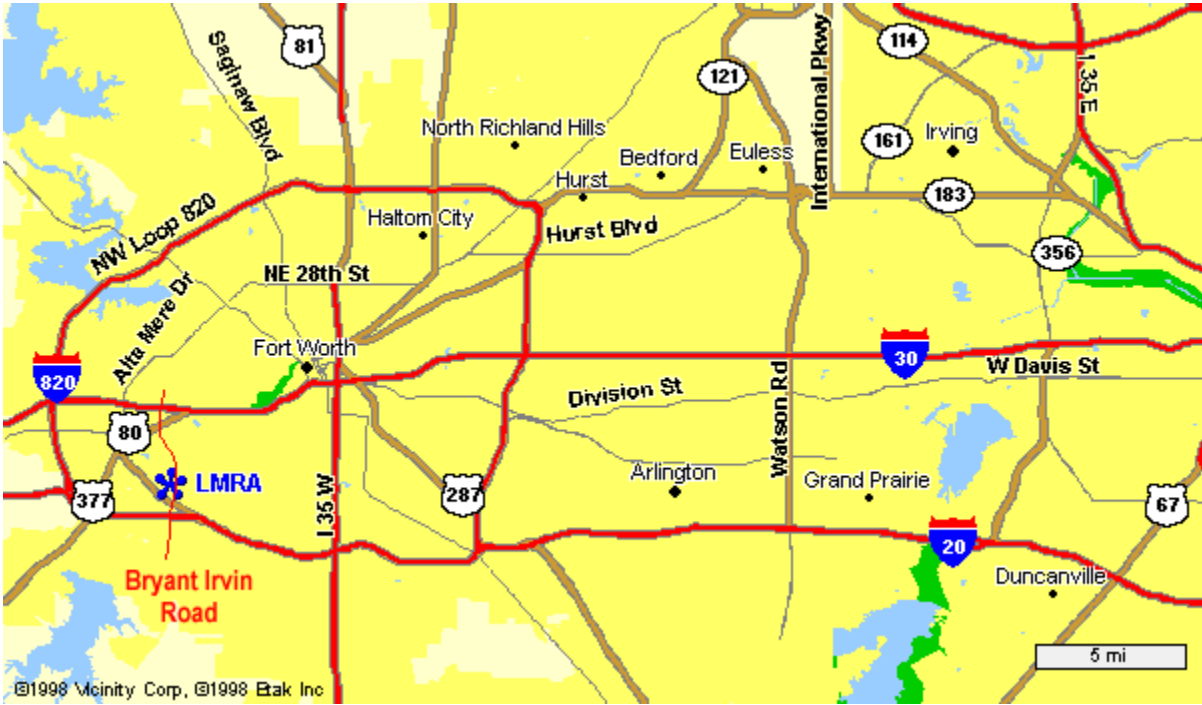

Map to Lockheed Martin Recreation Association (LMRA) Campus

LMRA is located .7 miles north of Southwest Blvd. (Hwy. 183) and 2.2 miles south of Camp Bowie Blvd., at **3400 Bryant Irvin Rd.** (not 3400 NORTH Bryant Irvin Rd.) in southwest Fort Worth.