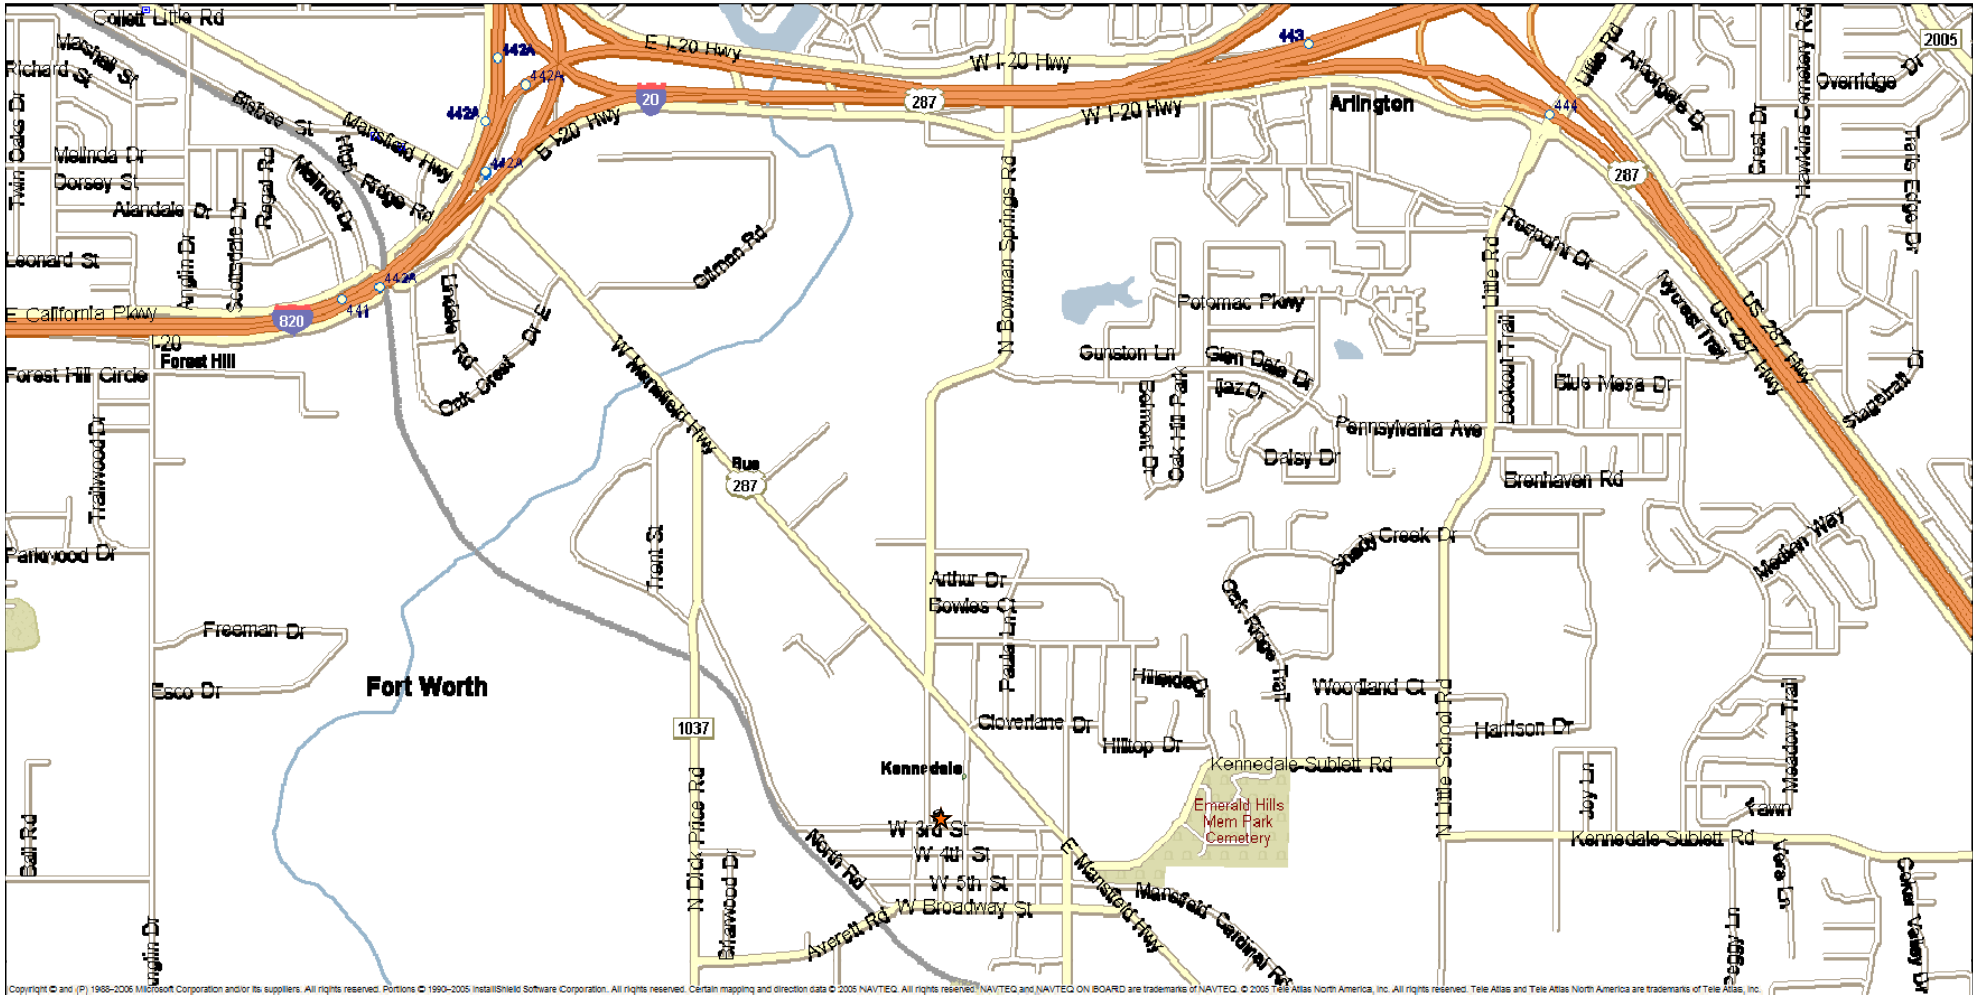

Kennedale Public Library
316 West Third
Kennedale, Texas 76060
817/478-7876